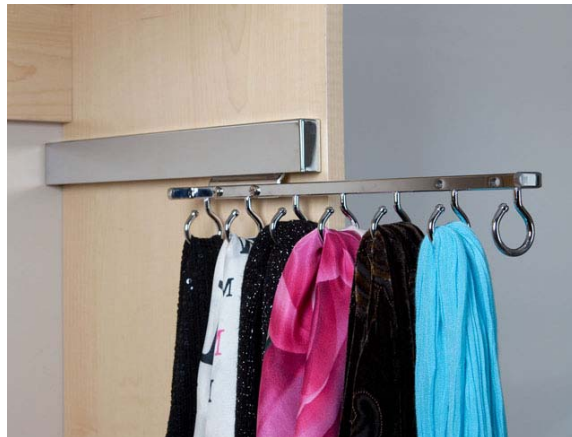

FOR IMMEDIATE RELEASE

JULY 12, 2010: Introducing Sidelines' Deluxe Scarf Rack!

Deluxe Scarf Rack (SKU # DSR14C-7200) above, in chrome.

Deluxe Scarf Rack (SKU # DSR14C-7200) above, in chrome with scarves. NOTE: Rack design has changed since initial photography. Loops are now turned to 45-degree angle for easier access.

Release 10.07.04

CONTACT: Sarah Campi
sarah@sidelinesinc.com

480.767.9091 x6

Designed to match our signature collection of elegant Deluxe Tie, Belt and Valet Racks, our new **Deluxe Scarf Rack** is a unique addition to the deluxe accessories family. Available in chrome, satin chrome, oil rubbed bronze, satin nickel and brass finishes these scarf racks come in both 12 and 14 inch models. Gliding on ball-bearing slides, the rack has loops for easy storage and will help you to match your scarves quickly and easily with other wardrobe elements.

- Fits 12" or 14" deep partitions
- Full-extension, ball-bearing steel slides
- 5 Loops for 12" model
- 7 Loops for 14" model

To learn more details about this and all our products, call today or visit

<http://www.sidelinesinc.com>.

###

Model Nos.: DSR14C-7200
Fits partition depths: 12" or greater
Available Finishes: Brass, Chrome, Satin Chrome, Satin Nickel, Oil Rubbed Bronze
Materials: Steel construction. Ball-bearing, full-extension steel slides
Installation: Illustrated instructions provided.